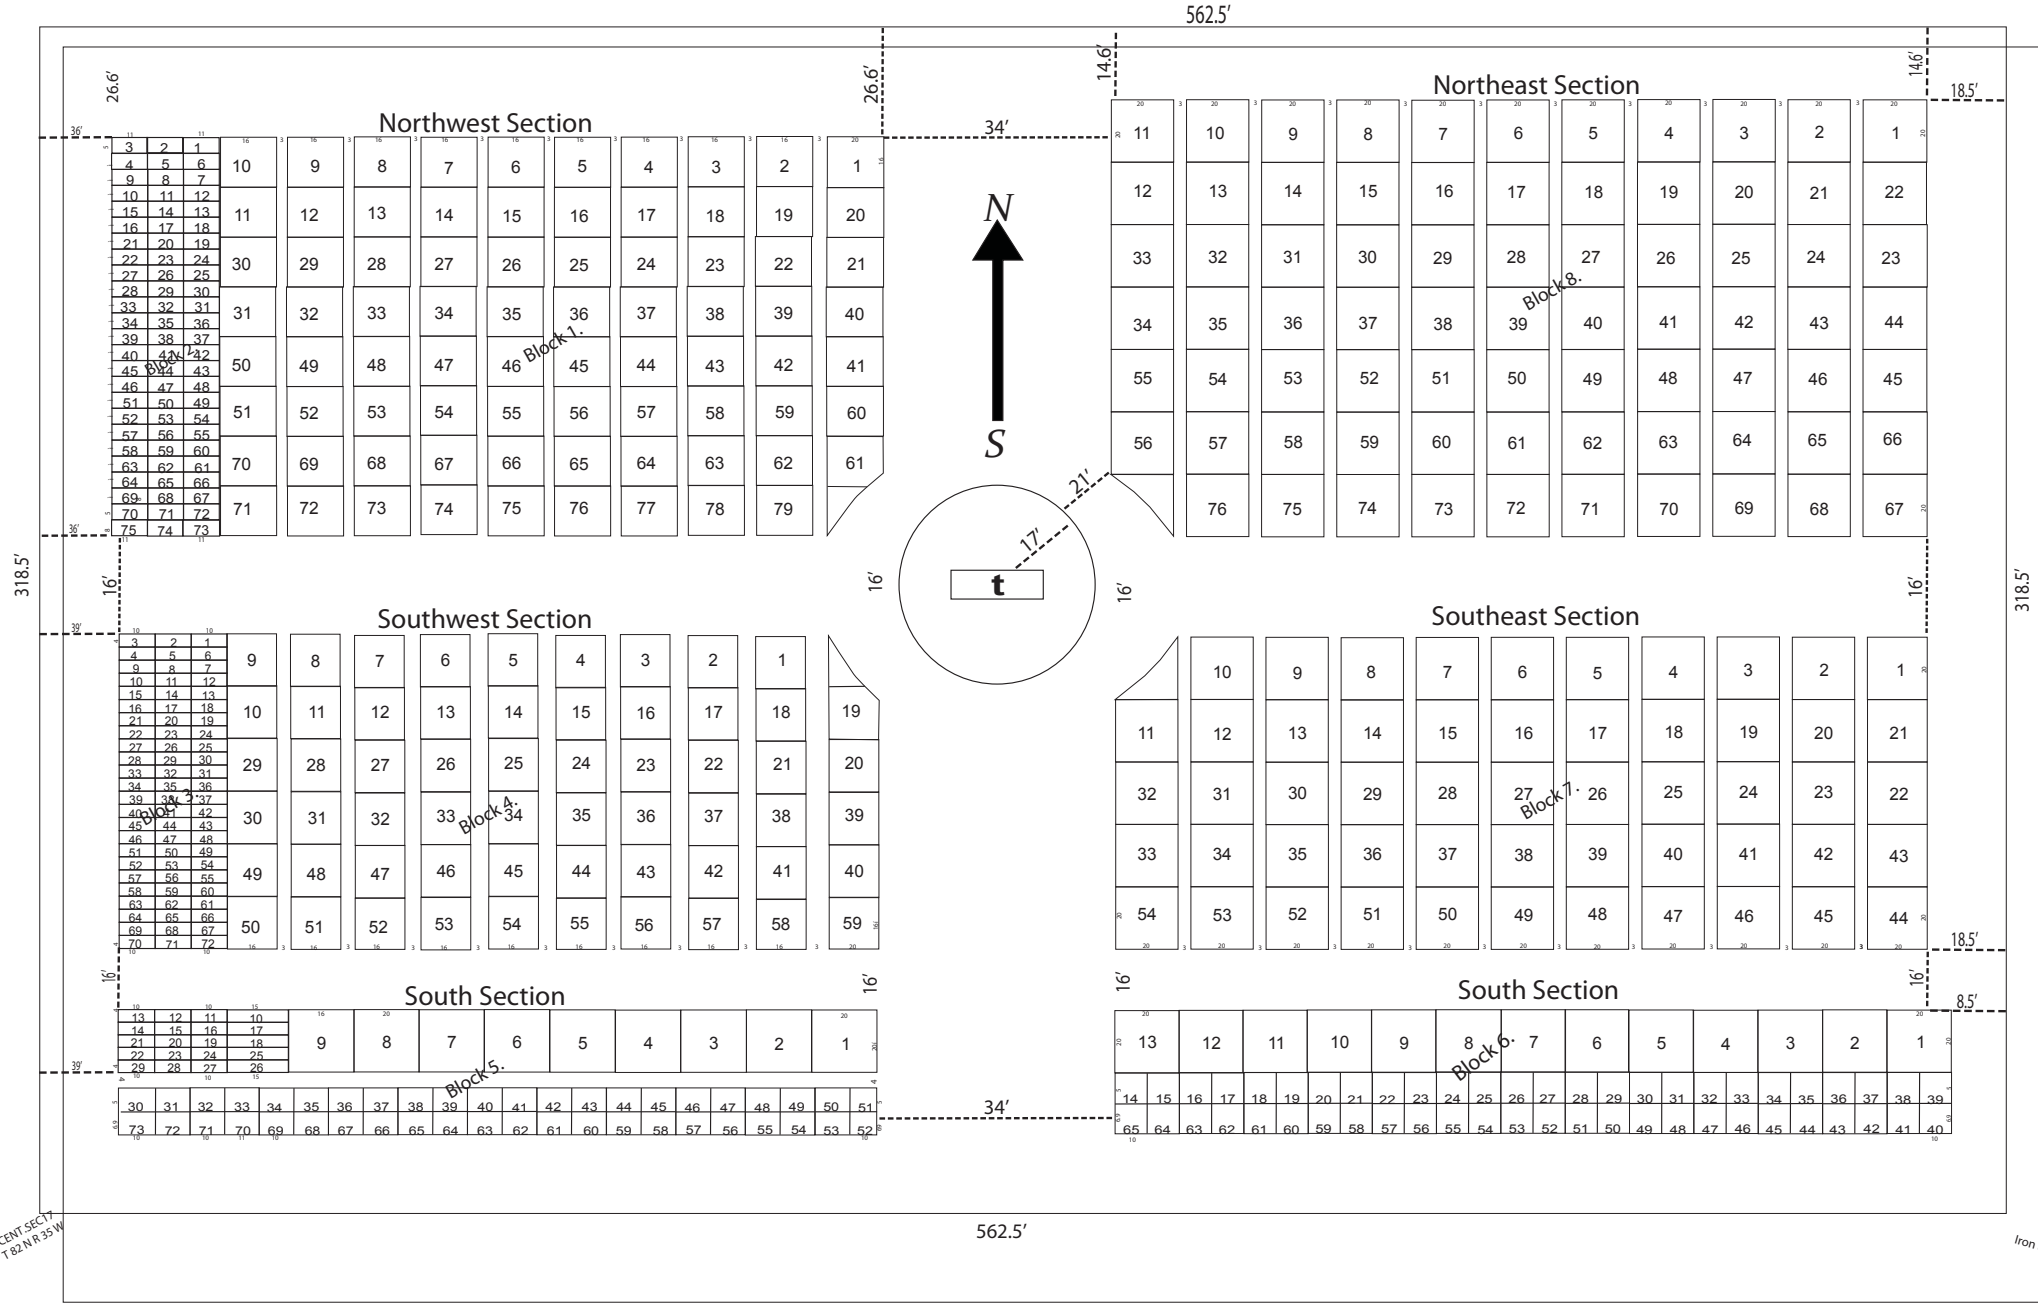

Sacred Heart Cemetery Templeton, Iowa

I.W. Hoffman Civ. Engr .

October 1940

Iron Pipe

Iron Pipe

562.5'

STONE-CENT. SECT. 17
T 82 N R 35 W

Iron Pipe

Sacred Heart Cemetery

Lot Size 10' x 24'

Templeton, Iowa

June 2000