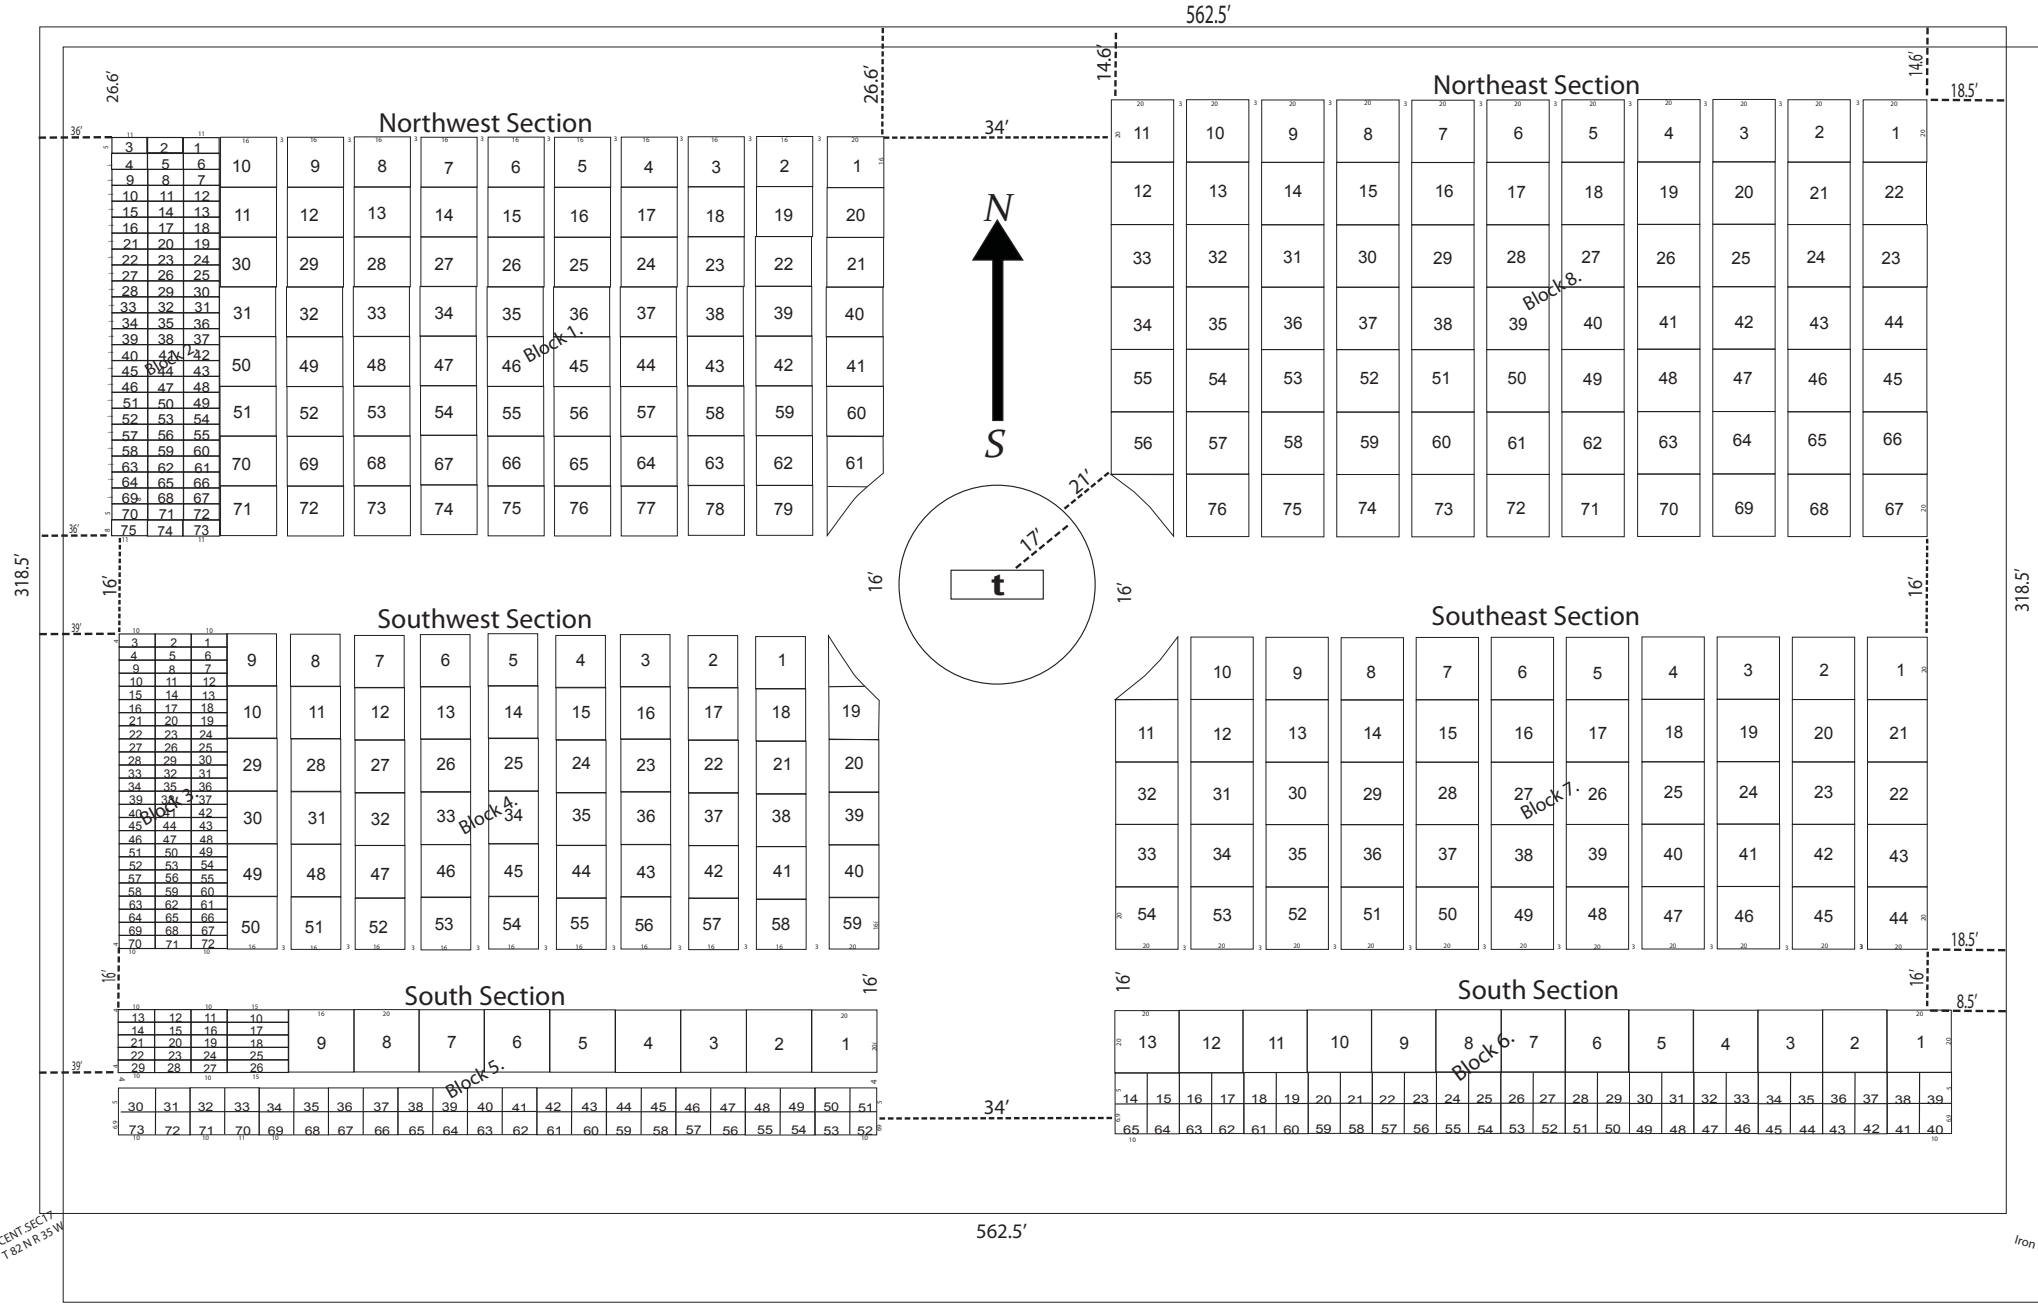

Sacred Heart Cemetery Templeton, Iowa

I.W. Hoffman Civ. Engr .

October 1940

Iron Pipe

Iron Pipe

STONE-CENT. SECT. 182 N R 35 W

Iron Pipe

Sacred Heart Cemetery

Lot Size 10' x 24'

Templeton, Iowa

June 2000